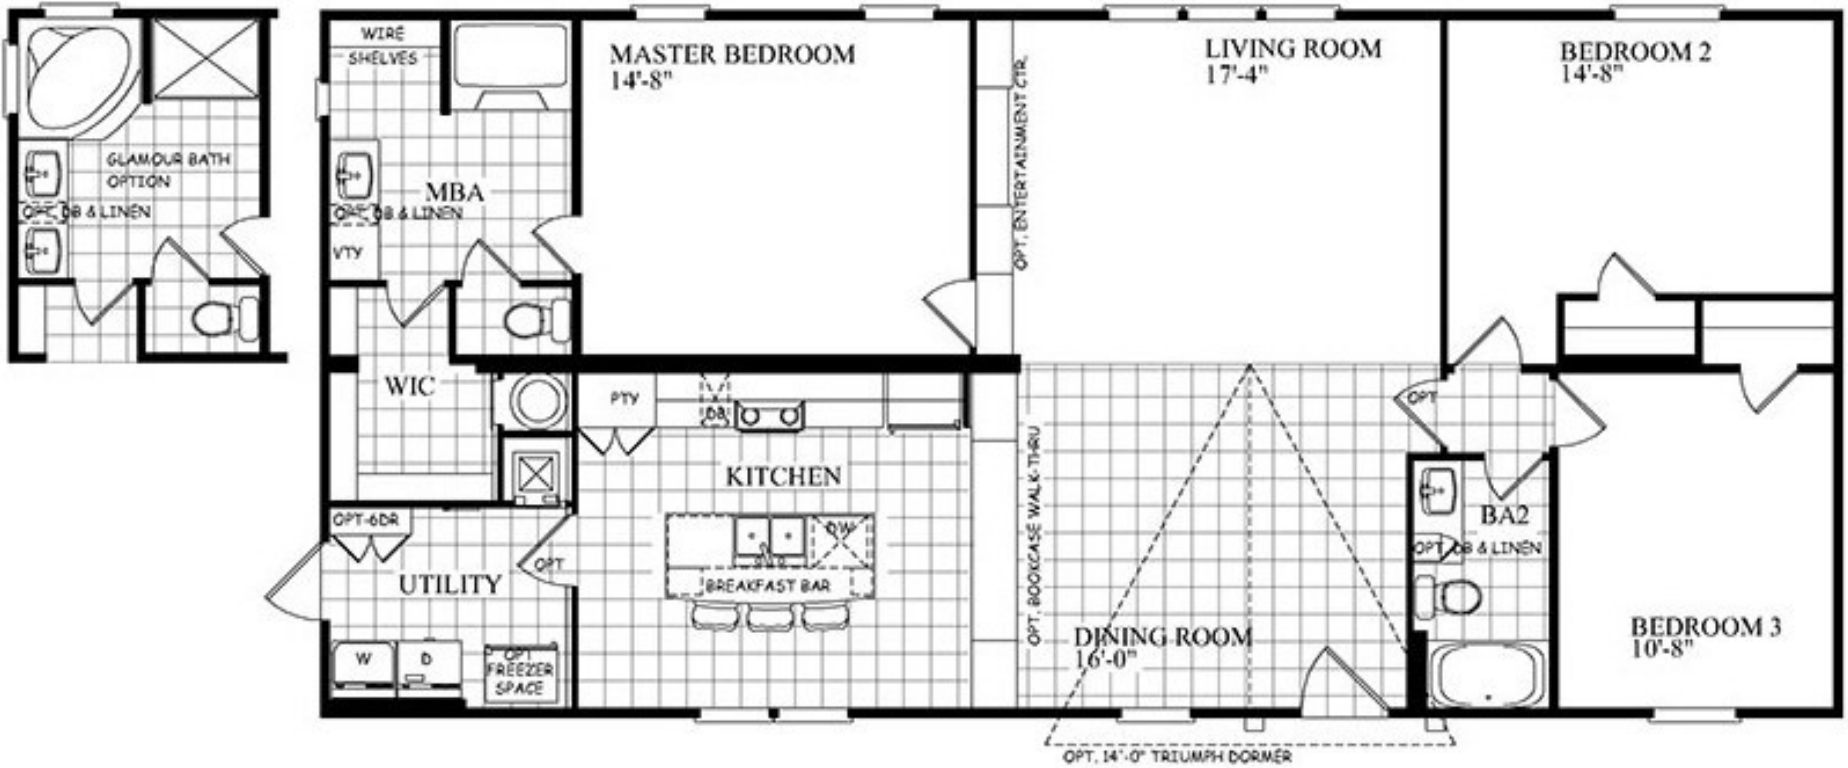

COMMANDER

3 Bedroom / 2 Bath

1900 E I-30, Rockwall, Texas 75087