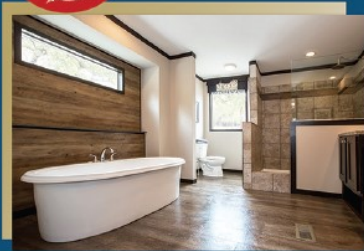

THE PATRIOT

3 Beds - 2 Baths | 1475 Sq. Ft. | 56' x 28' Multi Section

Interior Features

- Granite Kitchen Island
- Solid Wood Cabinet Doors
- Luxury Walk-in Tile Shower
- Free Standing Oval Tub
- Stylish Barn Door & Pocket Door

Also Including

- Great Access to Outdoors
- Pendant Lighting
- Tile Backsplash
- Craft Area
- All-Metal Faucets

800-460-9204

1900 E I-30, Rockwall, Texas 75087