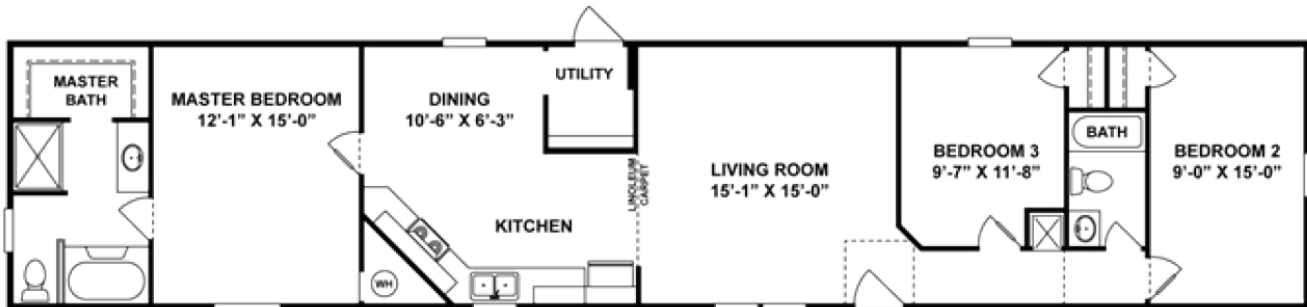

**A - X TREME 16X763A (THE PAD)**

Home Plan  
35XTM16763AH

3 Beds · 2 Bath · 1191 sq. ft. · 76' width · 16' depth

**Features**

Split Bedrooms

1900 E. I-30, Rockwall, Texas 75087