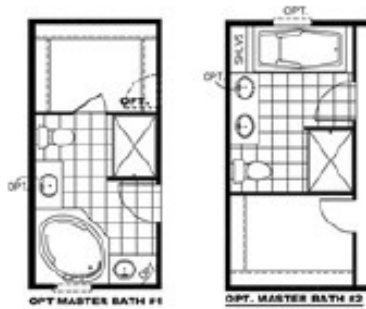

A - YES 18X803H (HAWKEYE)

Home Plan

35YES18803HH

3 Beds • 2 Bath • 1400 sq. ft. • 80' width • 18' depth

Features

Split Bedrooms
Separate Tub and Shower

Open Floorplan

Breakfast Bar

Double Sinks in Bath

800-460-9204

1900 E. I-30, Rockwall, Texas 75087